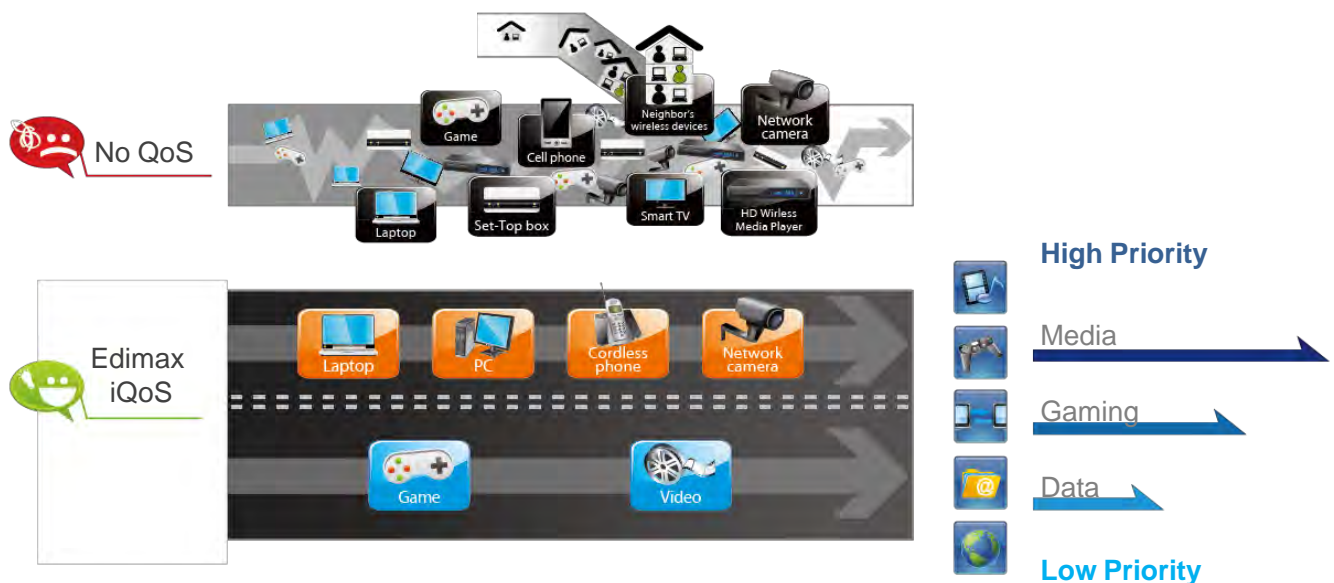

## 5-in-1 Router, Access Point, Range Extender, Wireless Bridge and WISP

The BR-6478AC V2 can work as router, access point, range extender, wireless bridge or WISP. Just configure the mode you need for your network environment using the smart iQ Setup wizard.

Switch mode using the smart iQ setup wizard on any device with a web browser, no CD required.

*\*Mobile device setup requires iOS 4.0 or Android 4.0 and above.*

## High Gain Antennas For Better Wi-Fi Performance

Employing two external high-gain fixed antennas, the BR-6478AC V2 provides powerful 2.4GHz and 5GHz dual-band signal strength and enhances Wi-Fi range, providing signal penetration through walls and floors across your home or office.

## Edimax's Revolutionary iQoS

iQoS is Edimax's solution for a quicker, easier, and more effective way to manage Internet bandwidth. While Quality of Service (QoS) functionality is a common feature in routers across the market, typically only advanced users have the knowledge required to set up the complex parameters. Edimax though has redesigned QoS with user-friendliness and accessibility in mind. A simple and intuitive user interface allows users to arrange bandwidth priority settings in just a few clicks. With iQoS, you can enjoy gaming, video streaming, VoIP applications and BT clients at the same time without the usual nightmare of lag and interruptions. An original, efficient and effective means of managing your Internet bandwidth.