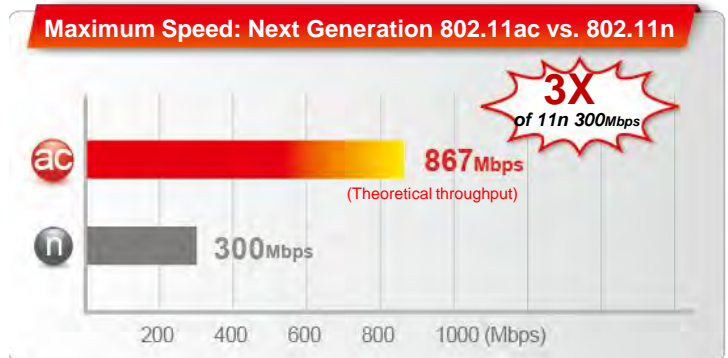

11ac High Speed

Dual-Band

Secure Private Network

Multi-Function USB Port

Smart Setup, No CD Required

**BR-6478AC V2**

## AC1200 Gigabit Dual-Band Wi-Fi Router with USB Port & VPN

Modern homes and businesses need high-performance, reliable and secure Wi-Fi. The BR-6478AC V2 dual-band 802.11ac router features the latest 11ac standard for faster, better Wi-Fi and built-in VPN support to make VPN access easy across all of your devices. Easy, secure access to remote networks from anywhere as well as privacy, security and freedom from regional restrictions online. The improved V2 design also features a new USB port for file & printer-sharing across your network. Attach a USB hard-drive for central NAS (Network Attached Storage) access on any device in your network and stream content at lightning, lag-free 11ac speeds.

### Next-Generation Wireless Networking

The Edimax BR-6478AC V2 router supports the next generation IEEE 802.11ac wireless standard, meaning higher data rates in the 5GHz band, with 300Mbps speeds in the 2.4GHz band and 867Mbps speeds in 5GHz, the BR-6478AC V2 is ideal for HD video streaming and large file transfers. The router is also backward compatible with 802.11a/b/g/n to ensure compatibility with legacy Wi-Fi devices.