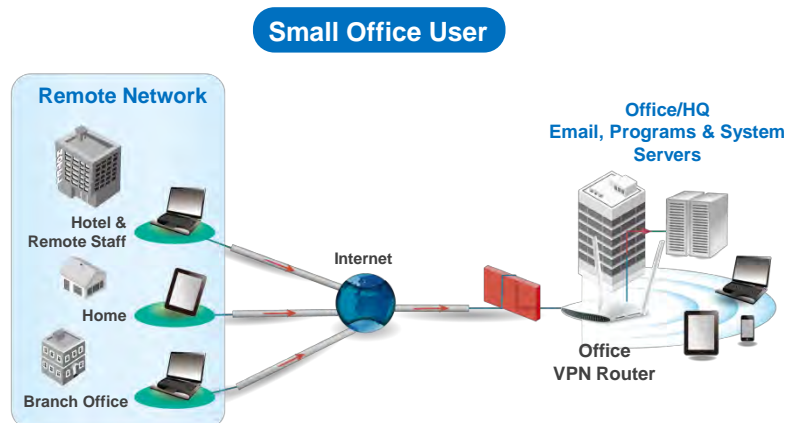

AC1200 Gigabit Dual-Band Wi-Fi Router with USB Port & VPN

BR-6478AC V2

VPN Access for Privacy & Security

Built-in Virtual Private Network (VPN) support for easy VPN access on all your devices. VPNs enable you to access secure, remote networks from anywhere and can offer privacy and security online. Log in to your work/school network remotely or avoid geoblocking, protect privacy on public Wi-Fi and bypass Internet censorship.

Home Users: Avoid regional restrictions and access geoblocked content such as Netflix or iPlayer from anywhere. Ensure your privacy and anonymity online and defeat censorship and other location-based content restrictions. You can also remotely access your home network when you're away, and use your encrypted VPN for security when out and about using potentially unsafe public Wi-Fi hotspots.

Small Office Users: Enable your employees to access company resources remotely such as email, documents saved on the company server and any programs/systems when they are outside the office.