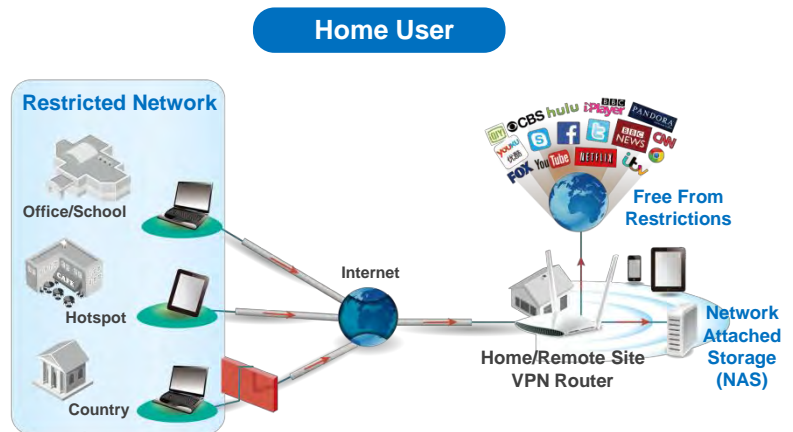

AC1200 Gigabit Dual-Band Wi-Fi Router with USB Port & VPN

BR-6478AC V2

VPN Access for Privacy & Security

Built-in Virtual Private Network (VPN) support for easy VPN access on all your devices. VPNs enable you to access secure, remote networks from anywhere and can offer privacy and security online. Log in to your work/school network remotely or avoid geoblocking, protect privacy on public Wi-Fi and bypass Internet censorship.

Home Users: Avoid regional restrictions and access geoblocked content such as Netflix or iPlayer from anywhere. Ensure your privacy and anonymity online and defeat censorship and other location-based content restrictions. You can also remotely access your home network when you're away, and use your encrypted VPN for security when out and about using potentially unsafe public Wi-Fi hotspots.

Small Office Users: Enable your employees to access company resources remotely such as email, documents saved on the company server and any programs/systems when they are outside the office.