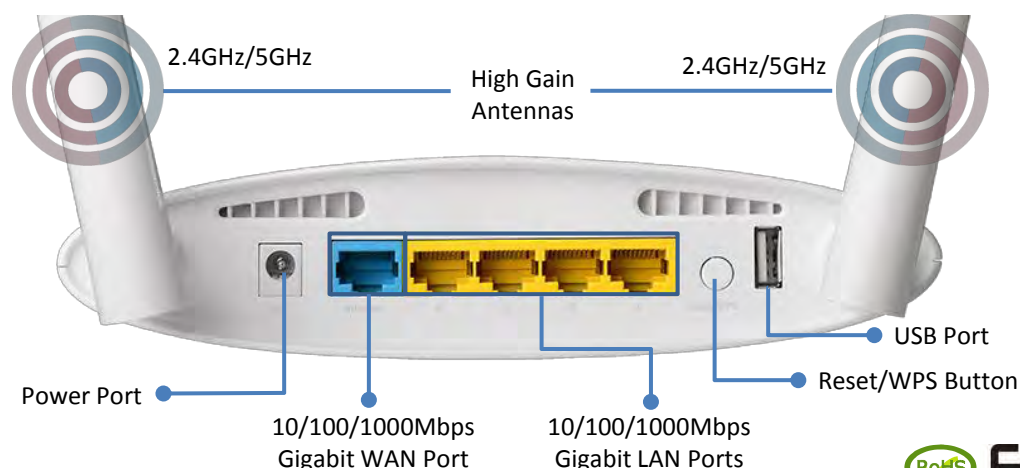

HARDWARE INTERFACE