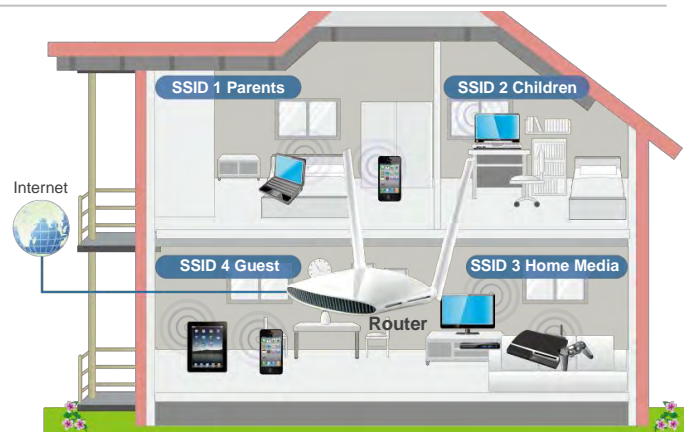

## Edimax's Revolutionary iQoS

iQoS is Edimax's solution for a quicker, easier, and more effective way to manage Internet bandwidth. While Quality of Service (QoS) functionality is a common feature in routers across the market, typically only advanced users have the knowledge required to set up the complex parameters. Edimax though has redesigned QoS with user-friendliness and accessibility in mind. A simple and intuitive user interface allows users to arrange bandwidth priority settings in just a few clicks. With iQoS, you can enjoy gaming, video streaming, VoIP applications and BT clients at the same time without the usual nightmare of lag and interruptions. An original, efficient and effective means of managing your Internet bandwidth.

\*Access point mode only