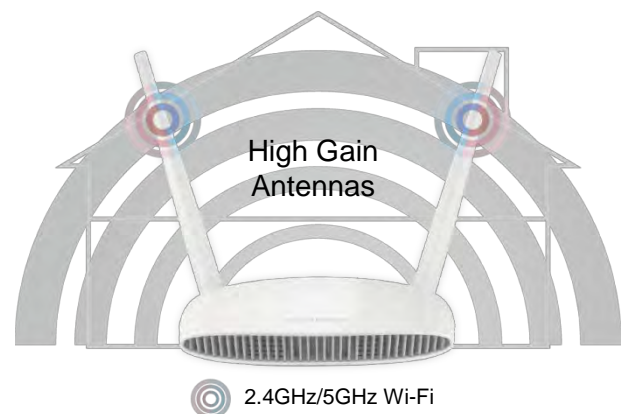

AC1200 Gigabit Dual-Band Wi-Fi Router with USB Port & VPN

BR-6478AC V2

Smart iQ Setup

Features iQ Setup for smart, automatic and quick installation with no CD required, no smartphone app downloaded, and no PC required.

5-in-1 Router, Access Point, Range Extender, Wireless Bridge and WISP

The BR-6478AC V2 can work as router, access point, range extender, wireless bridge or WISP. Just configure the mode you need for your network environment using the smart iQ Setup wizard.

Switch mode using the smart iQ setup wizard on any device with a web browser, no CD required.

*Mobile device setup requires iOS 4.0 or Android 4.0 and above.

High Gain Antennas For Better Wi-Fi Performance

Employing two external high-gain fixed antennas, the BR-6478AC V2 provides powerful 2.4GHz and 5GHz dual-band signal strength and enhances Wi-Fi range, providing signal penetration through walls and floors across your home or office.