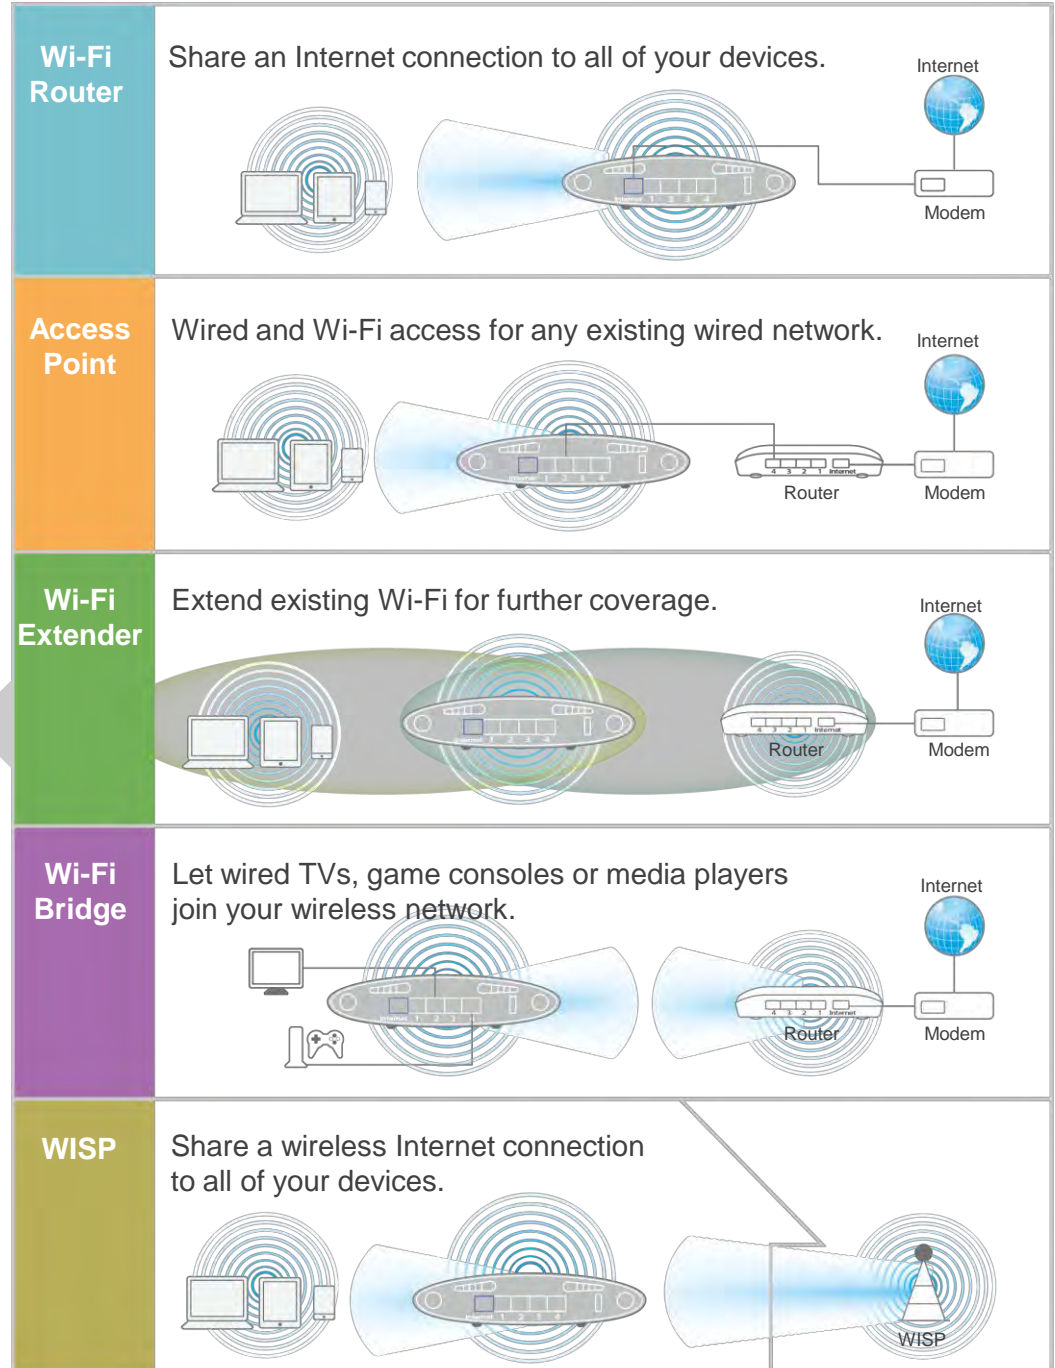

AC1200 Gigabit Dual-Band Wi-Fi Router with USB Port & VPN

BR-6478AC V2

APPLICATION DIAGRAM

Maximum performance, actual data rates, and coverage will vary depending on network conditions and environmental factors. Product specifications and design are subject to change without notice.
Copyright © 2015 Edimax Technology Co. Ltd. All rights reserved. www.edimax.com