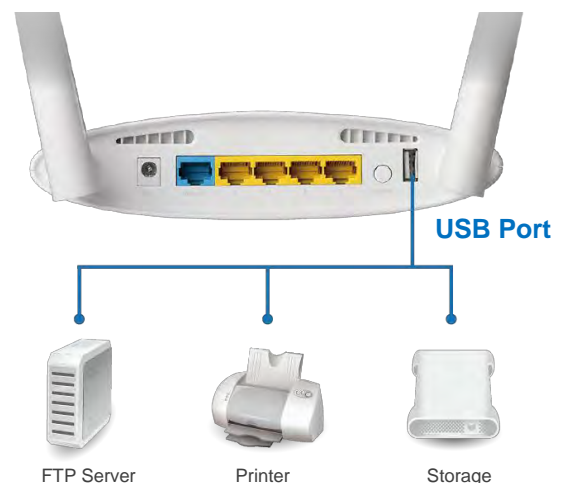

# AC1200 Gigabit Dual-Band Wi-Fi Router with USB Port & VPN

BR-6478AC V2

## Multi-Function USB Port

Connect a USB hard-drive and enjoy your own private cloud storage. Keep content on your central storage and access it from any device on your network, such as movie and TV streaming to PCs or smart TVs, or for regular backups of vital data. With the built-in VPN function you can even access your network remotely when you're away from home. It can also be used with an FTP server or printer, so any devices on your network can print over your Wi-Fi.